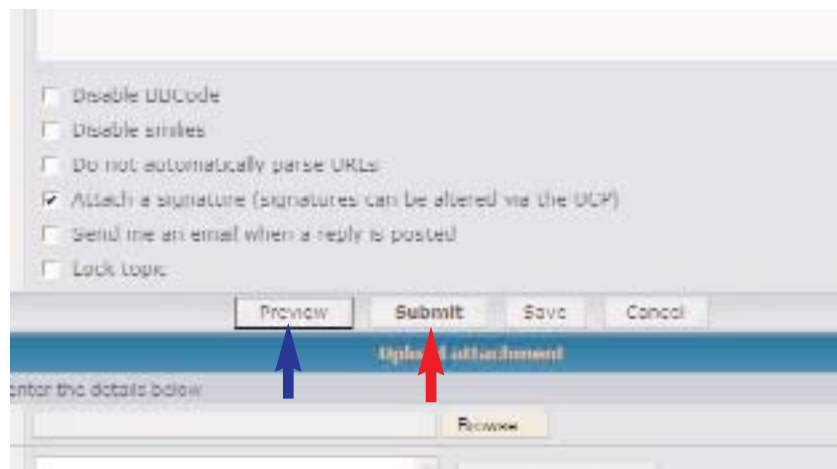

You may not start a new topic in the current discussion area.

Post a reply

subject: Nipple drinkers

Message body:

**Type Your Question or Reply
in this Area of the Word
Processor.**

When clicking on the "**New Topic**" button in the appropriate area of the forum or the "**Post Reply**" button you will be taken to a word processor. In this word processor you will be able to type in your "**New Topic**" or "**Post Reply**". If you are in the area where you are going to start a new topic, you will have to type your topic in the "subject line".